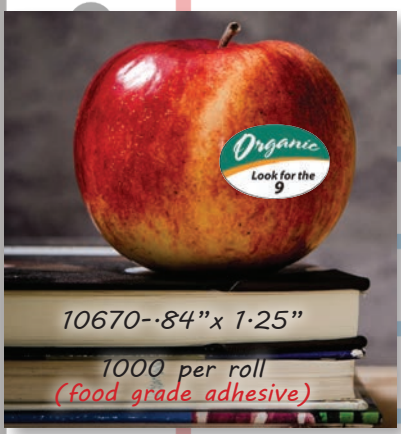

Make FRESH Part Of Your Homework Assignment!

50 Years of Solutions

FRESHLY MADE
FRESHLY MADE
FRESHLY MADE
FRESHLY MADE
FRESHLY MADE

100270
1.5" x 6"
500
per roll

10032 - .375" x 4"/500 per roll

NEW!

100237
3" / 250 per roll

100933 - 1.75" x
1.125"/500 per roll

NEW!

100846
1"/1000 per roll

50265
1.25"/1000 per roll

100270
1.5" x 6"
500
per roll

100861
2.75"/500 per roll

10706
2" Circle/500 per roll

100325
1.25" x 2"/500 per roll

10670-.84" x 1.25"
1000 per roll
(food grade adhesive)

Back school 2

13501
1.25" x 2"/500 per roll

12106
.625" x 1.25"/1000 per roll

100271
1.5" x 6"/500 per roll
Clear label material.
Tamper-evident perforations.